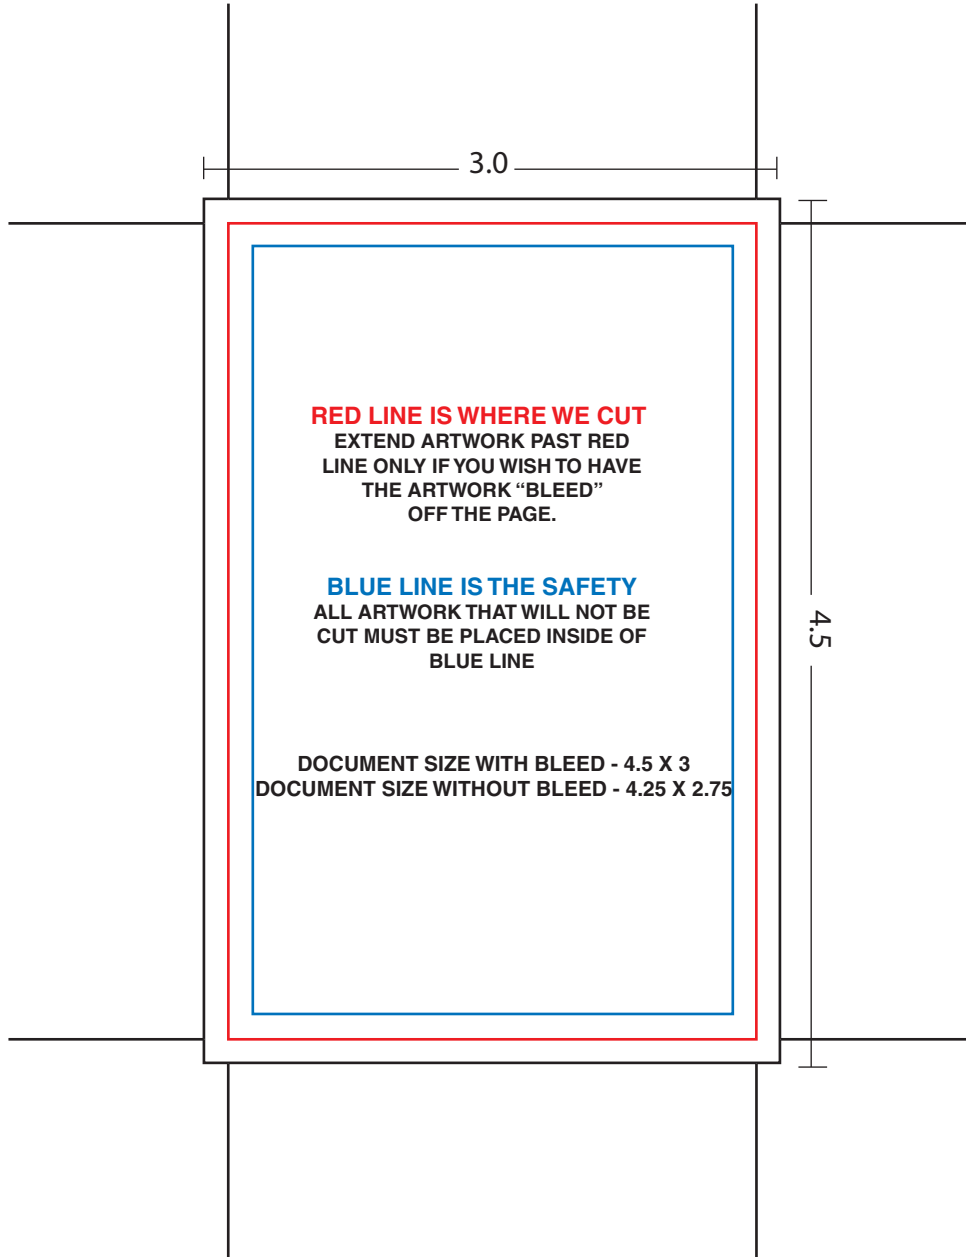

# Copy 2 Copy

**FLYER**  
**4.25" x 2.75"**

This is a certified Copy2Copy template.  
Not for use with other vendors.